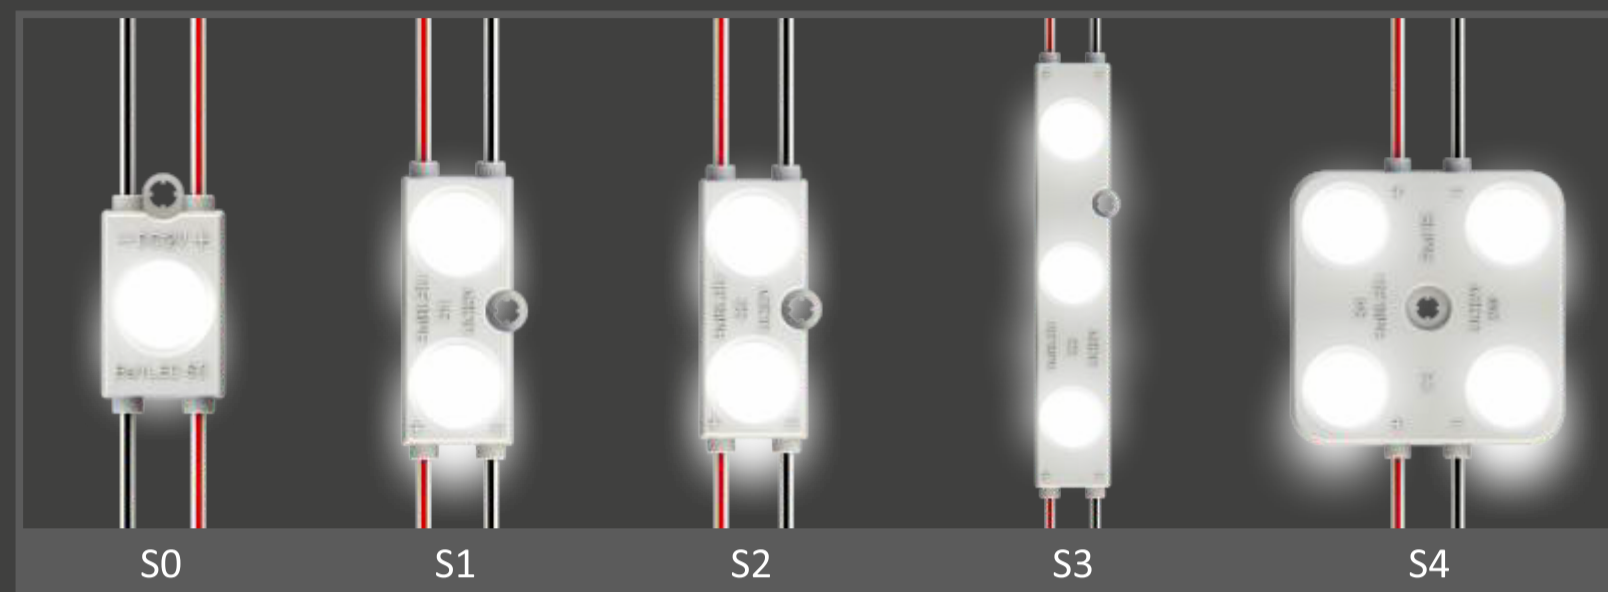

## SELECTION GUIDE

30 - 80 mm    50 - 120 mm    70 - 140 mm    120 - 200 mm    140 - 300 mm

APPLICATION DEPTH

## MODULE SPACING\*, MM

DEPTH, mm	30	40	50	60	70	80	90	100	110	120	130	140	150	160	170	180	190	200	250	300	
Crown OPTO S0	40	60	70	80	100	130															
Crown OPTO S1			70	90	110	130	140	170	180	200											
Crown OPTO S2					110	130	160	160	180	200	210	220									
Crown OPTO S3										180	190	220	270	280	290	310	340	340			
Crown OPTO S4													230	240	270	290	300	310	310	340	340

\*Distances provided are based on testing in a lightbox with PLEXIGLAS® XT White WN770 GT, Transmission 45.0%. They are only recommendations and may vary based on application, cover material and other factors.

Best for 50 - 120 mm

LED LED IP 67